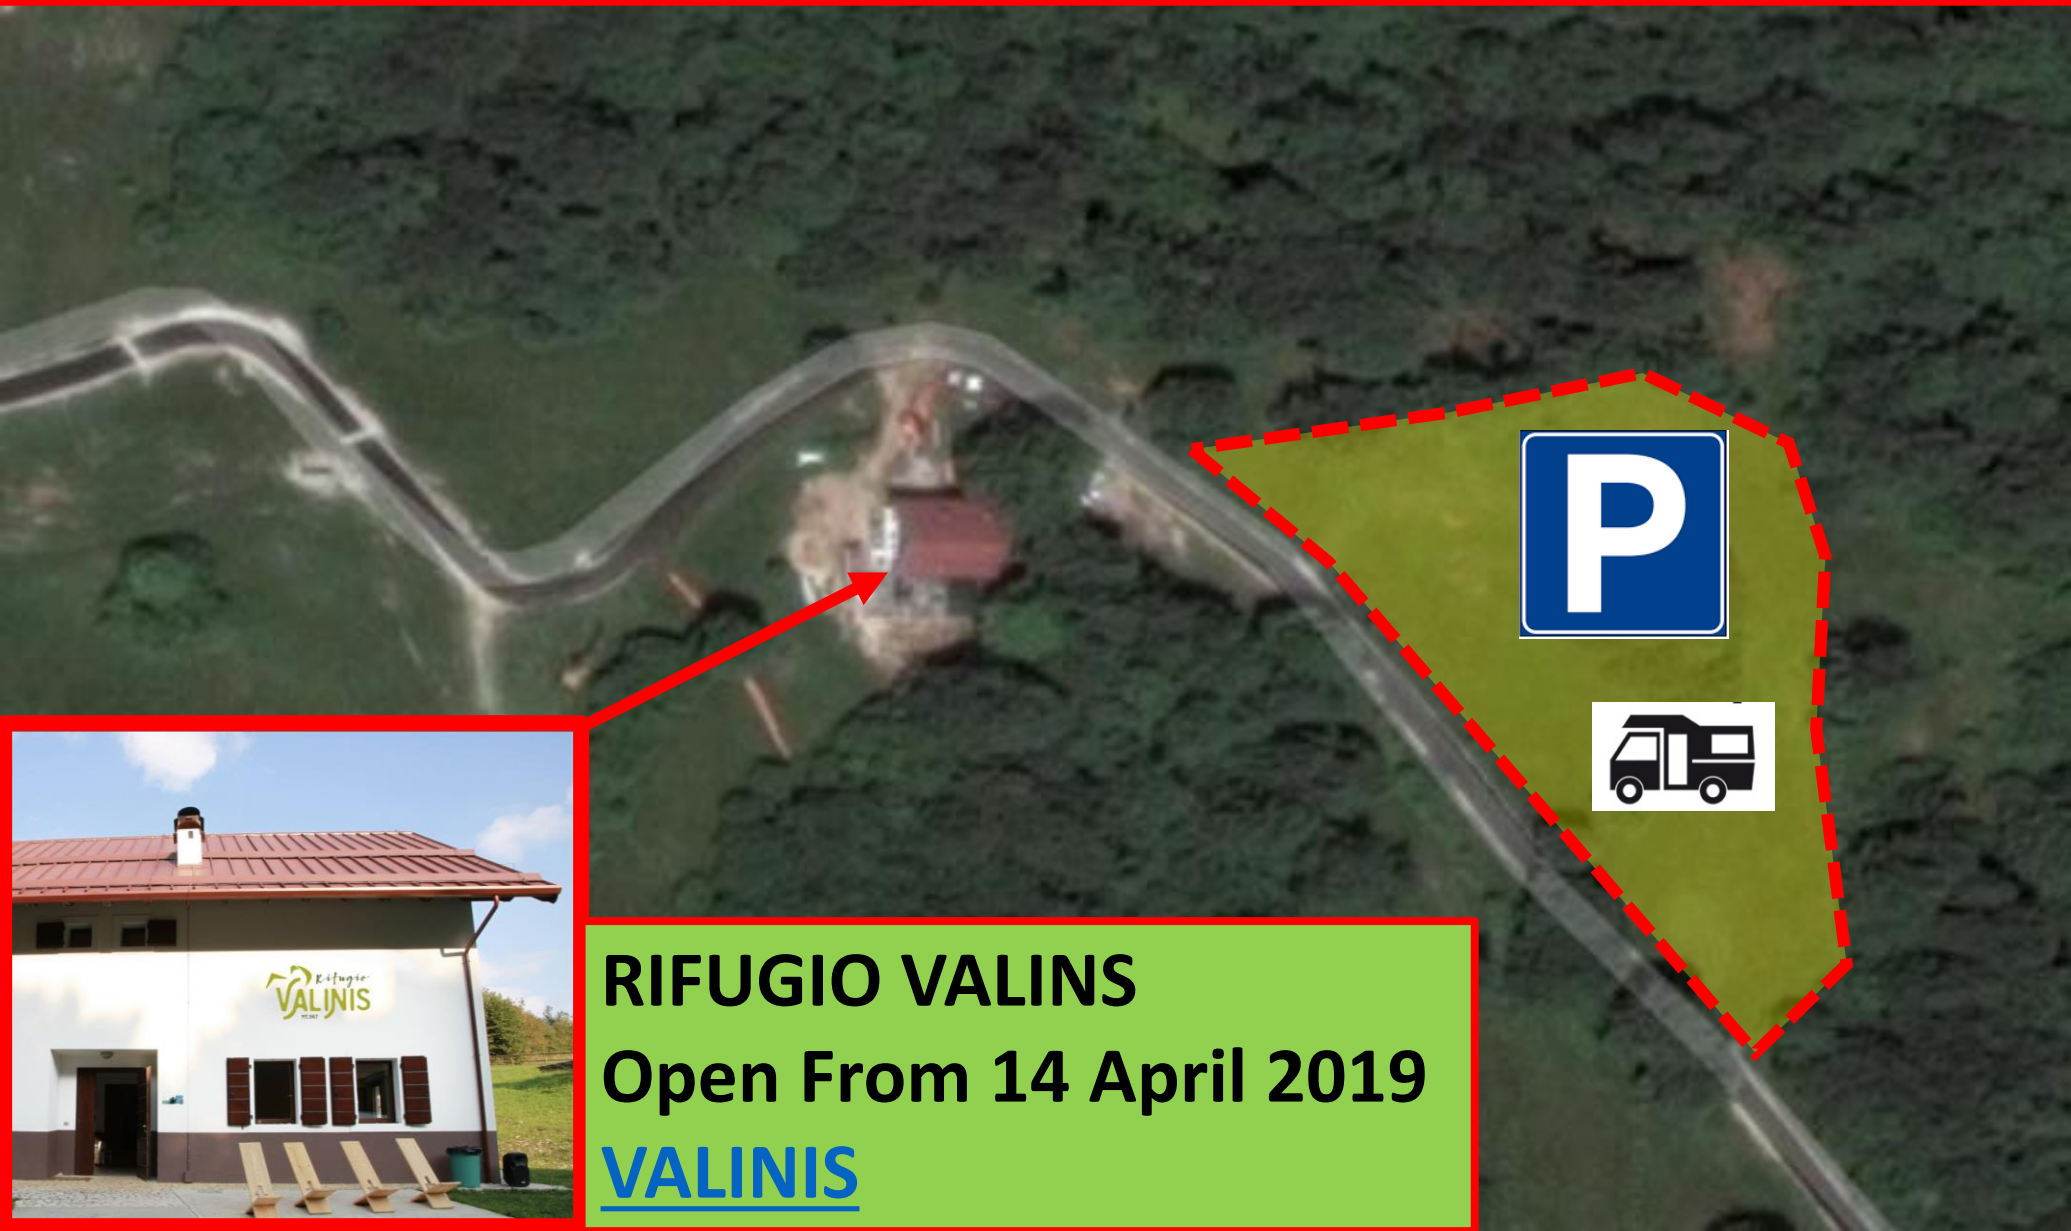

***GENERAL TRAFFIC RULES  
FOR  
VALINIS TAKE-OFF AREA  
(VALID ALL YEAR)***

ambo i lati

**IT IS FORBIDDEN TO PARK ON BOTH SIDES OF THE STREET THAT LEADS TO TAKE-OFF AREA**

**CAMPING AND CAR PARK IS FORBIDDEN ON TAKE-OFF AREA.  
CARS CAN STOP ON TAKE-OFF AREA ONLY FOR THE TIME  
NEEDED TO UNLOAD THE EQUIPMENT.**

# AREA FOR PARKING AND CAMPING AVAILABLE IN FRONT OF RIFUGIO VALINS

**RIFUGIO VALINS**  
**Open From 14 April 2019**  
[VALINIS](http://VALINIS.it)