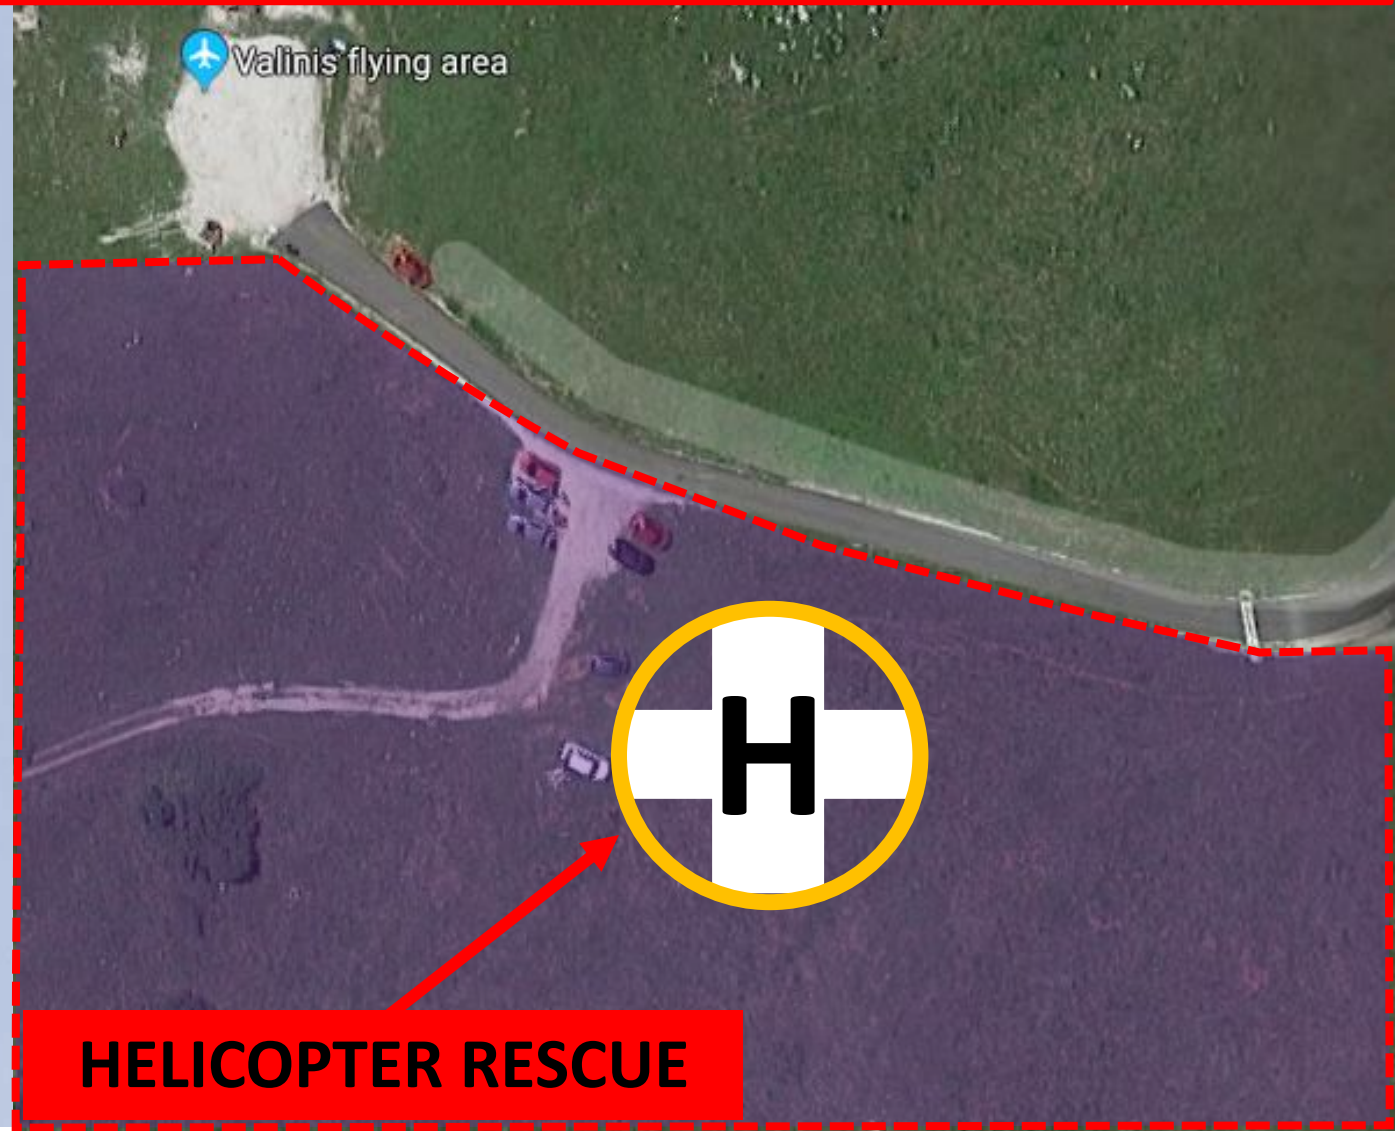

***GENERAL TRAFFIC RULES  
FOR  
VALINIS TAKE-OFF AREA  
(VALID ALL YEAR)***

ambo i lati

**IT IS FORBIDDEN TO PARK ON BOTH SIDES OF THE STREET THAT LEADS TO TAKE-OFF AREA**

**CAMPING AND CAR PARK IS FORBIDDEN ON TAKE-OFF AREA.  
CARS CAN STOP ON TAKE-OFF AREA ONLY FOR THE TIME  
NEEDED TO UNLOAD THE EQUIPMENT.**

# AREA FOR PARKING AND CAMPING AVAILABLE IN FRONT OF RIFUGIO VALINS

**RIFUGIO VALINS**  
**Open From 14 April 2019**  
[VALINIS](http://VALINIS.it)